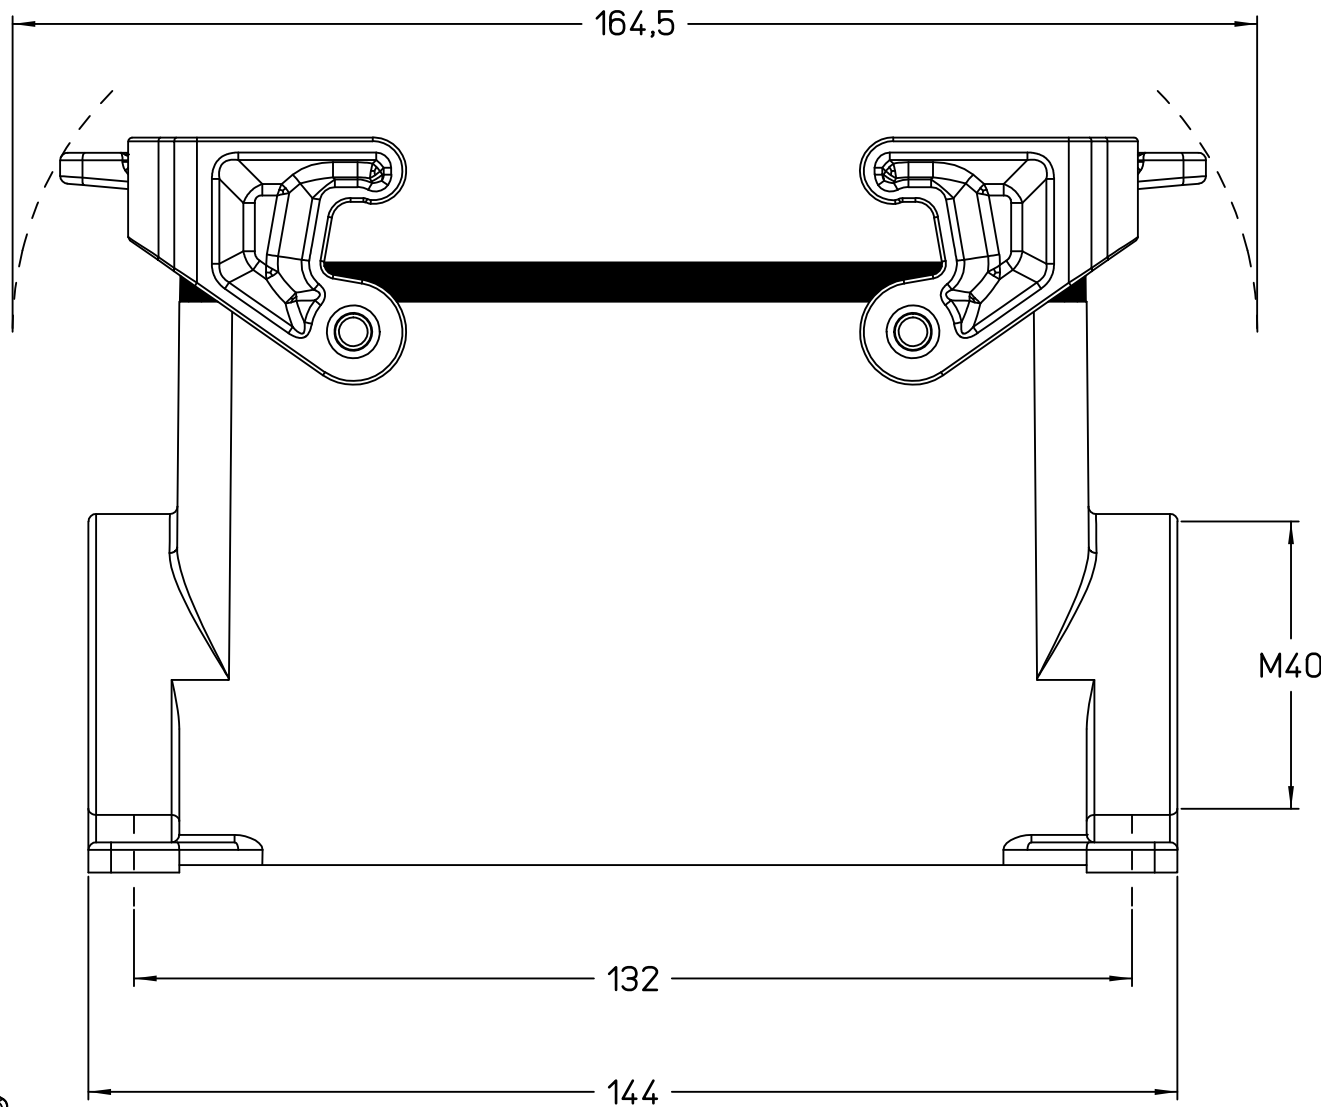

Diritti riservati All rights reserved

Dimensions in mm

Simplified representation with dimensions without tolerance

Original Size A4

JMPAP 24.40

Date 08/11/23

surface mounting housing, size "104.27", 1x M40 side entry,

Sign. G. Renna

with 2 Je-i-P levers

Scale 1:1