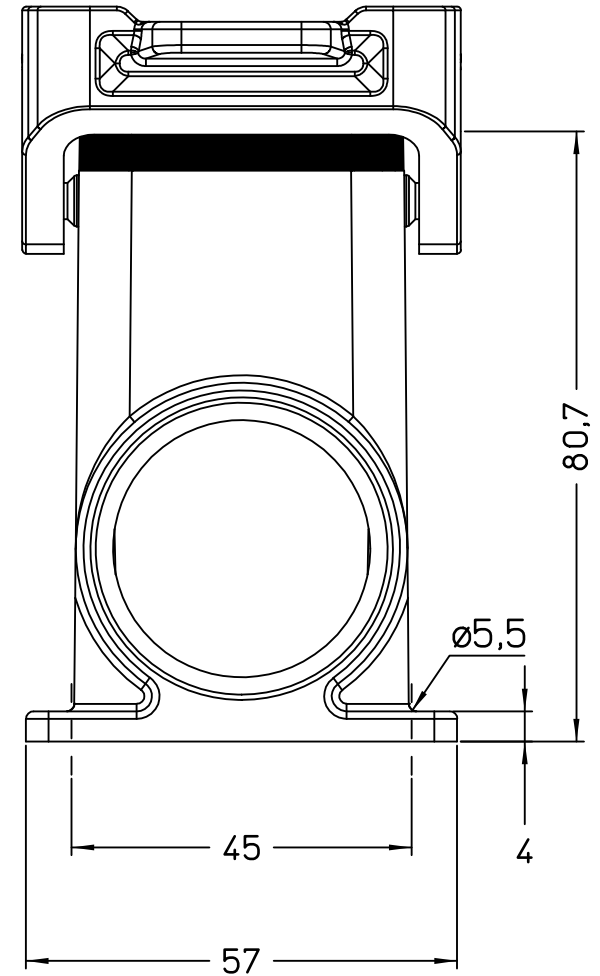

Diritti riservati All rights reserved

Dimensions in mm

Simplified representation with dimensions without tolerance

Original Size A4

JMPAP 24.40

Date 08/11/23

surface mounting housing, size "104.27", 1x M40 side entry,

Sign. G. Renna

with 2 Je-i-P levers

Scale 1:1